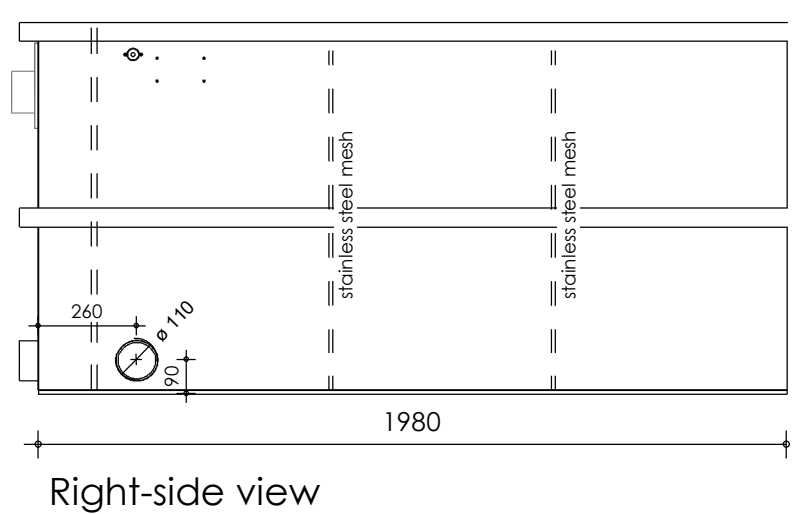

Front view

Right-side view

Rear view

Left-side view

Top view

description:
CL65-M - combifilter

scale :
1 : 20

date :
2020

water running height :
140 mm