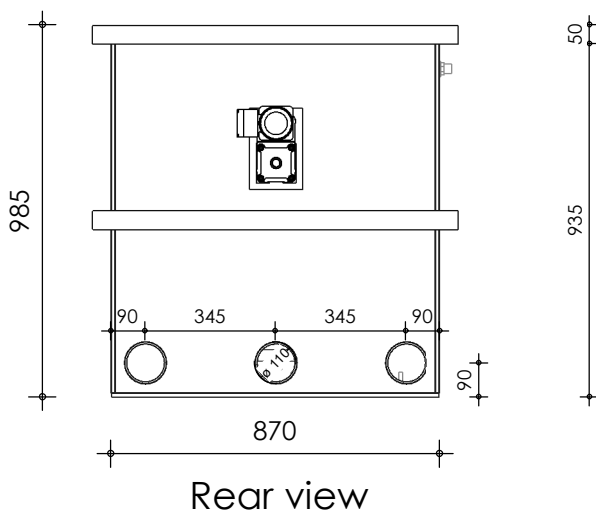

Front view

Right-side view

Rear view

Left-side view

Top view

description:
CL65-M - combifilter

scale :
1 : 20

date :
2020

water running height :
140 mm