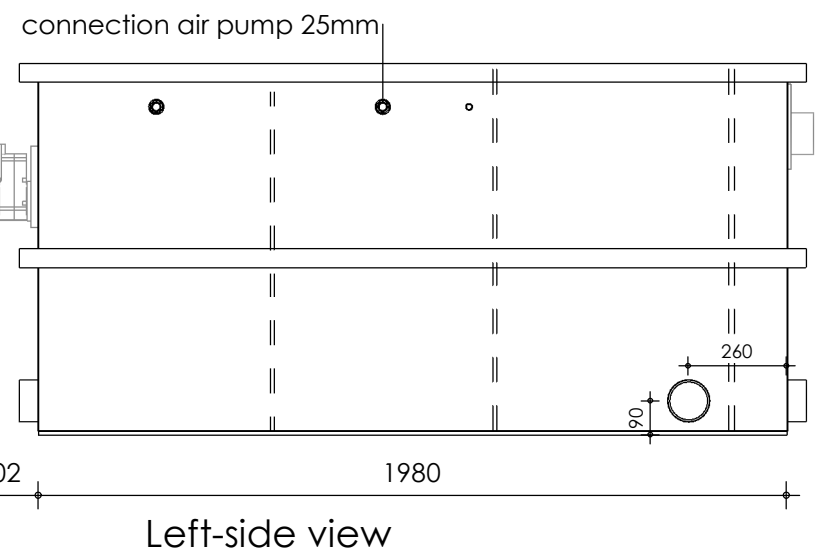

Front view

Right-side view

Rear view

Left-side view

Top view

description:
CL65-M - combifilter

scale :
1 : 20

date :
2020

water running height :
140 mm