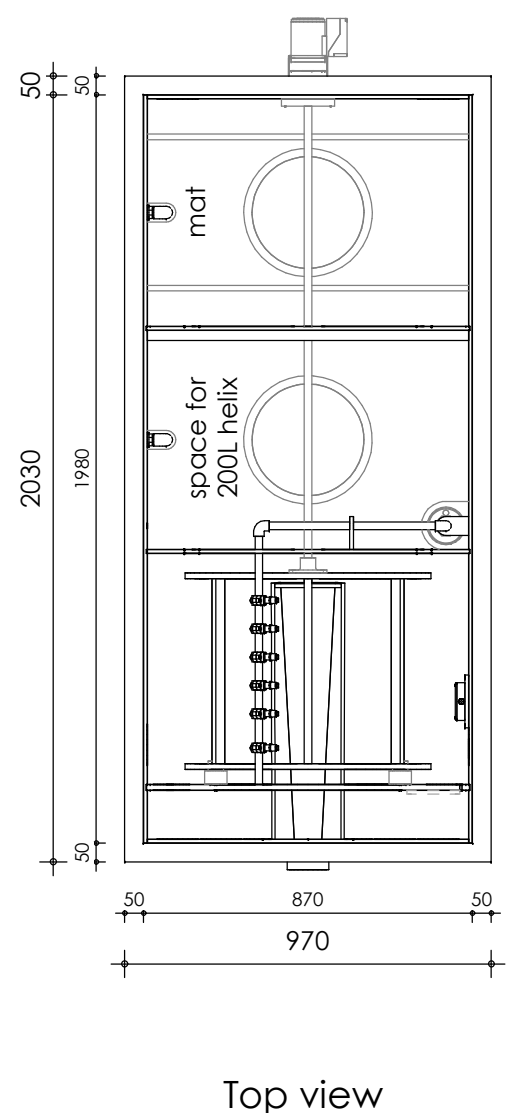

Front view

Right-side view

Rear view

Left-side view

Top view

description:
CL65-M - combifilter

scale :
1 : 20

date :
2020

water running height :
140 mm